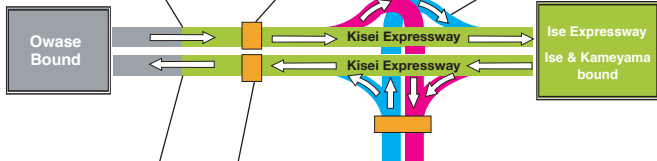

**E42****Kisei Expressway (Kii Nagashima IC to Kisei-Ouchiyama IC)****Kii Nagashima IC****Kii Nagashima IC  
[Entrance]**

There is no tollgate.  
(Time is recorded when  
passing Taiki Tollgate)

**Taiki Tollgate  
[Ise Expressway bound]**

Records entry time to  
Kisei Expressway

**[Kisei-Ouchiyama IC]**

(Entrance) Records entry time  
for discounts from  
Kisei-Ouchiyama and beyond.

(Exit) Tolls until  
Kisei-Ouchiyama are collected  
and exit time for discounts on  
this section is recorded.