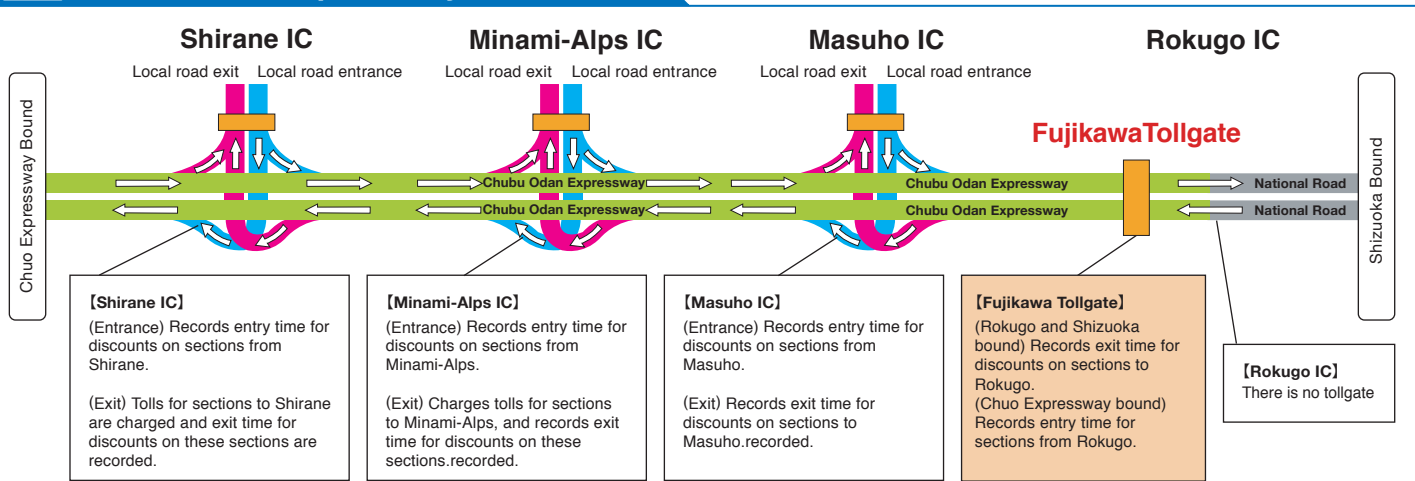

E52 Chubu Odan Expressway

* Due to the opening of sections between Rokugo and Masuho (March 19, 2017), usage method will change.